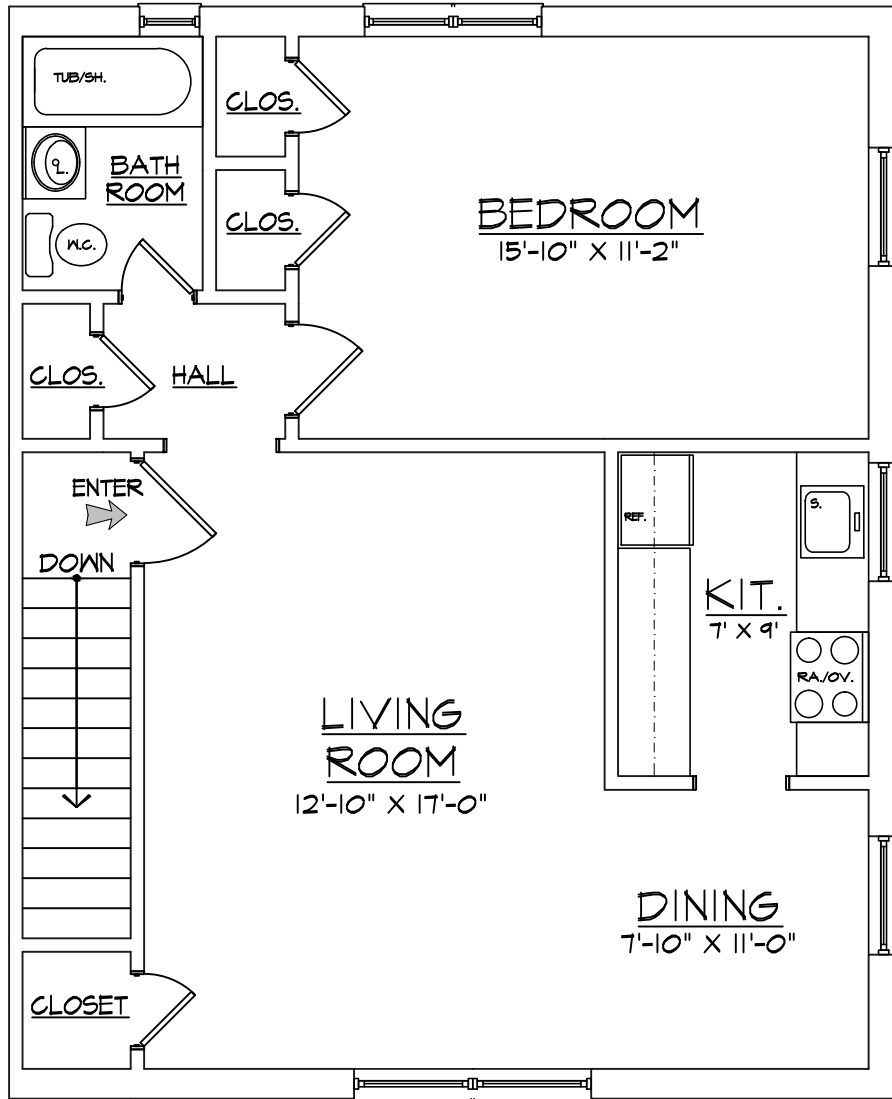

ONE BEDROOM FLOOR PLAN

626 Sq. Ft.

(room sizes are approximate)

SIGMA APARTMENTS

ENGLEWOOD

NEW JERSEY

ONE BEDROOM WITH DINING RM.

668 Sq. Ft.

(room sizes are approximate)

SIGMA APARTMENTS

ENGLEWOOD

NEW JERSEY

TWO BEDROOM FLOOR PLAN

737 Sq. Ft.

(room sizes are approximate)

SIGMA APARTMENTS

ENGLEWOOD

NEW JERSEY

TWO BEDROOM WITH DINING RM.
805 Sq. Ft.

(room sizes are approximate)

SIGMA APARTMENTS
ENGLEWOOD NEW JERSEY