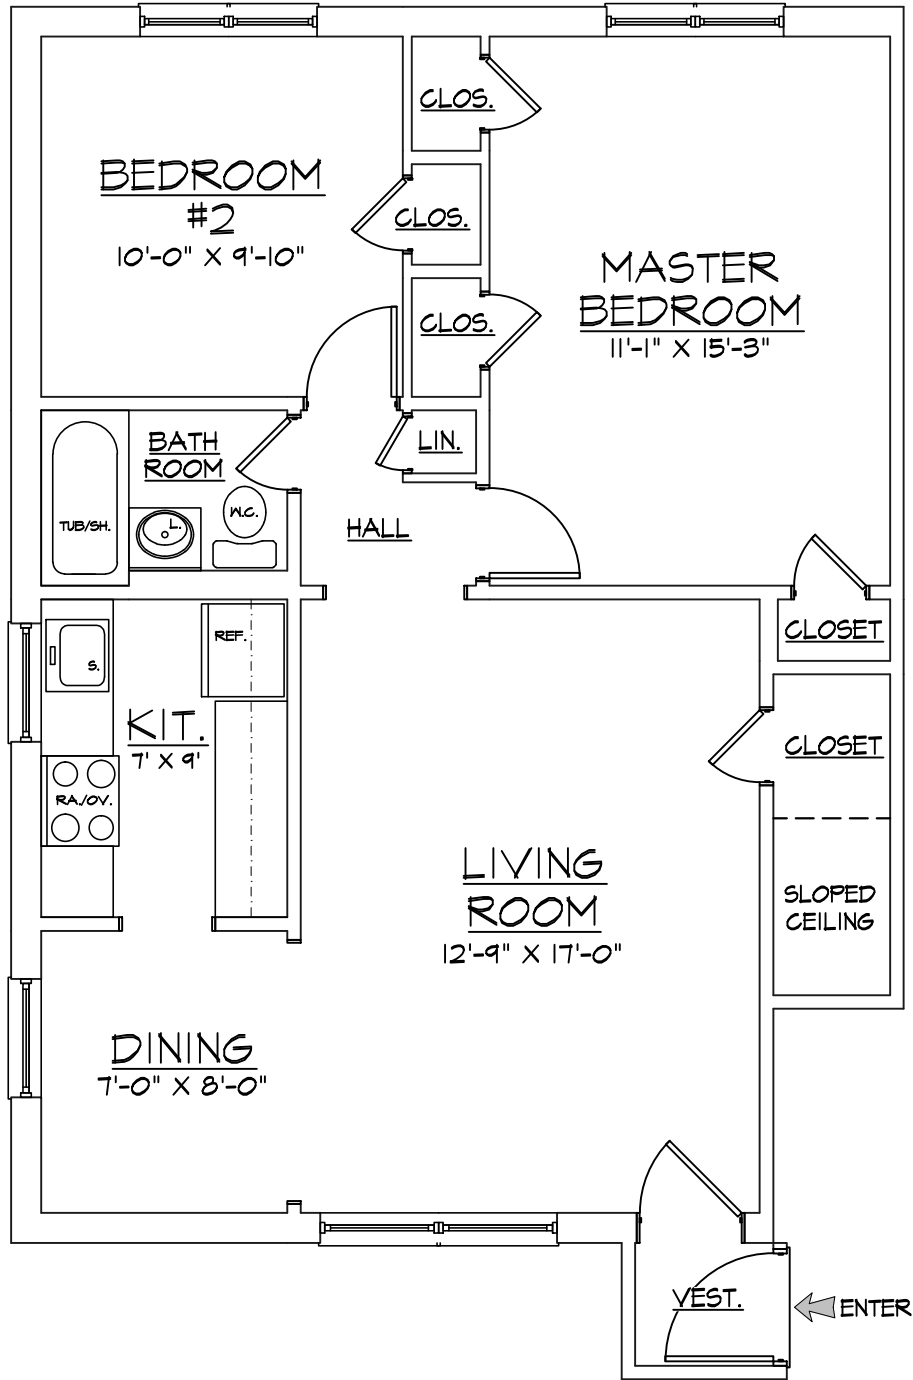

ONE BEDROOM FLOOR PLAN

626 Sq. Ft.

(room sizes are approximate)

SIGMA APARTMENTS

ENGLEWOOD

NEW JERSEY

ONE BEDROOM WITH DINING RM.

668 Sq. Ft.

(room sizes are approximate)

SIGMA APARTMENTS

ENGLEWOOD

NEW JERSEY

TWO BEDROOM FLOOR PLAN

737 Sq. Ft.

(room sizes are approximate)

SIGMA APARTMENTS

ENGLEWOOD

NEW JERSEY

TWO BEDROOM WITH DINING RM.
805 Sq. Ft.

(room sizes are approximate)

SIGMA APARTMENTS
ENGLEWOOD NEW JERSEY