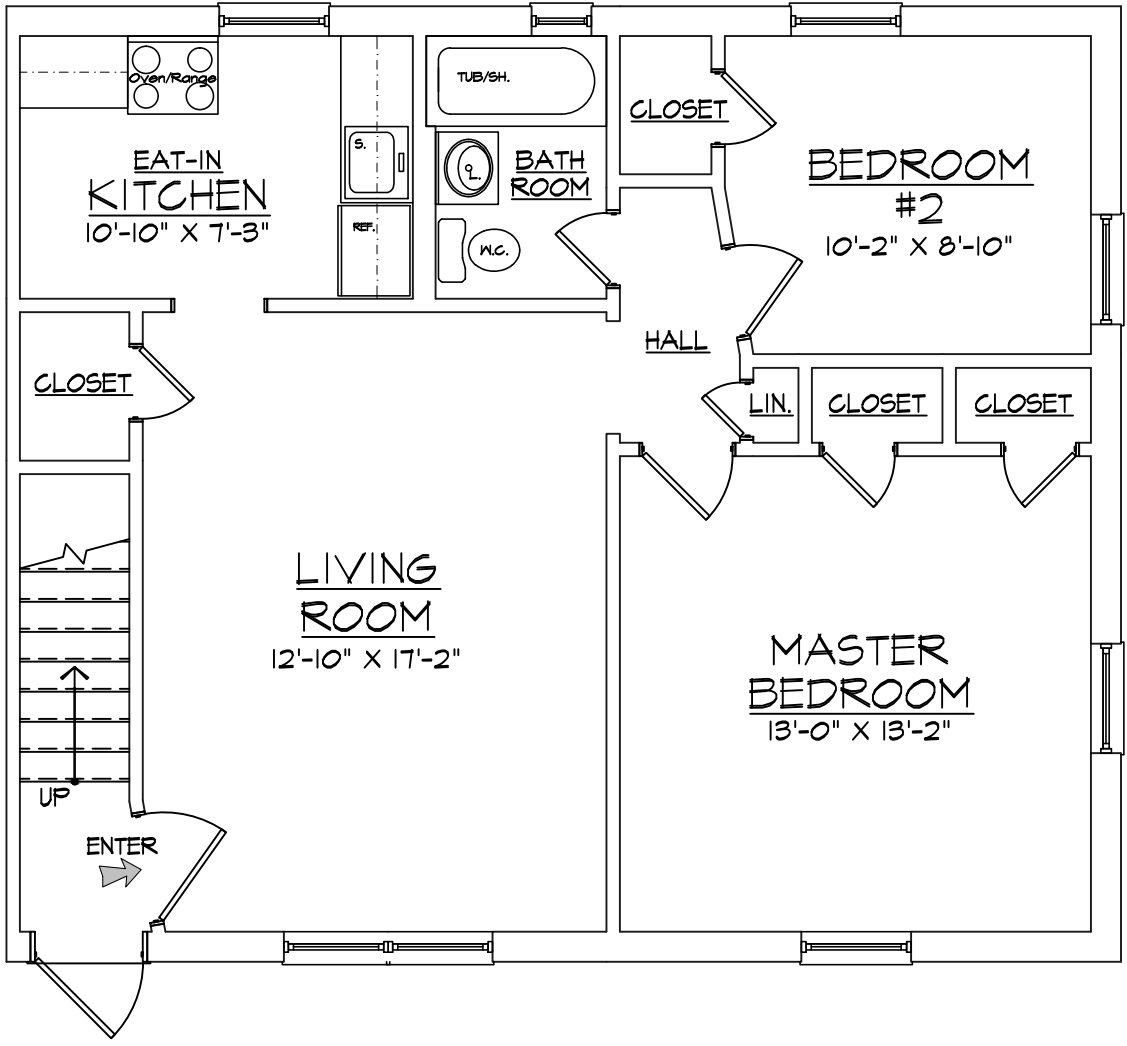

ONE BEDROOM FLOOR PLAN

626 Sq. Ft.

(room sizes are approximate)

SIGMA APARTMENTS

ENGLEWOOD

NEW JERSEY

ONE BEDROOM WITH DINING RM.

668 Sq. Ft.

(room sizes are approximate)

SIGMA APARTMENTS

ENGLEWOOD

NEW JERSEY

TWO BEDROOM FLOOR PLAN

737 Sq. Ft.

(room sizes are approximate)

SIGMA APARTMENTS

ENGLEWOOD

NEW JERSEY

TWO BEDROOM WITH DINING RM.
805 Sq. Ft.

(room sizes are approximate)

SIGMA APARTMENTS
ENGLEWOOD NEW JERSEY