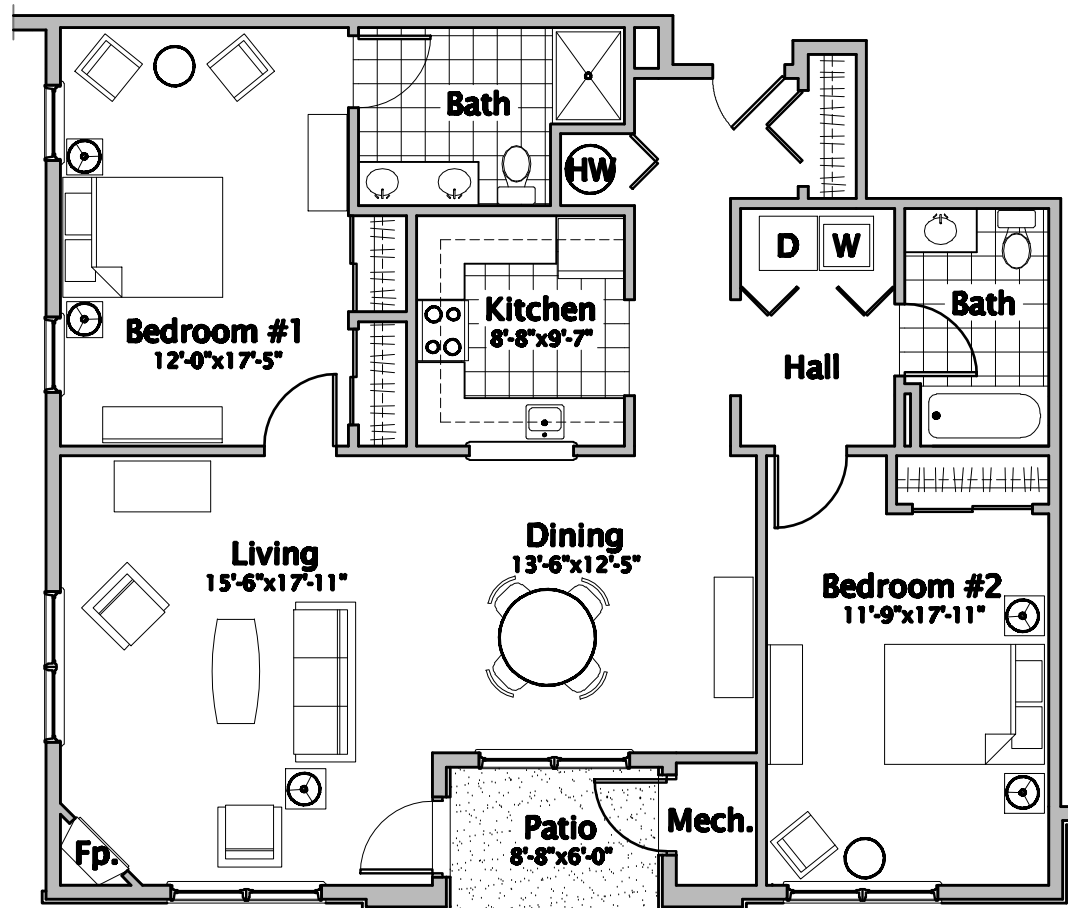

SPRING GARDENS
BOROUGH OF
NEW PROVIDENCE
Union County, New Jersey

UNIT D

1,346 Square Feet

Two Bedrooms, Two Full Baths

Apt. #103, #110, #204, #213.

Unit D First Floor - patio

Unit D Second Floor - balcony

*Dimensions are approximate
and subject to change.*

FLOOR PLAN

C E R M I N A R A
A R C H I T E C T
Hillsborough New Jersey
02070.05 10 DEC 07