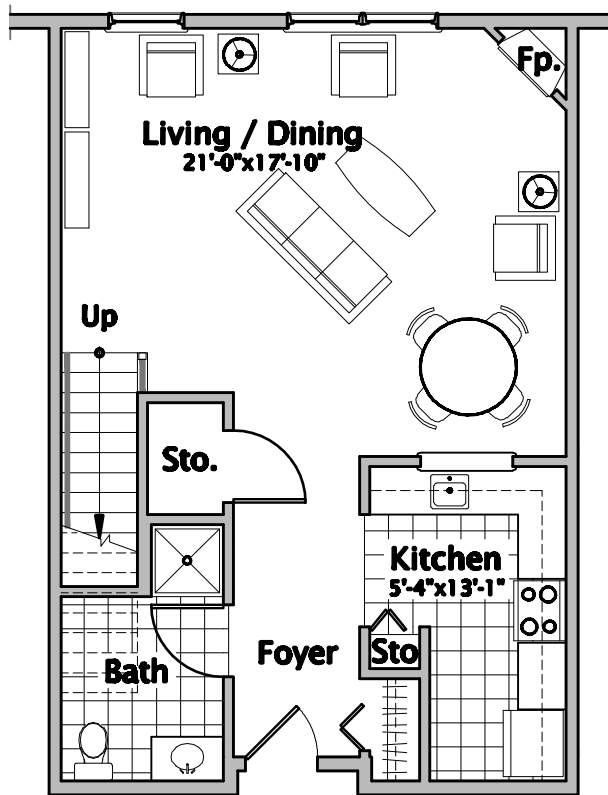

SPRING GARDENS
BOROUGH OF
NEW PROVIDENCE
Union County, New Jersey

UNIT K

1,529 Square Feet

Two Bedrooms, Three Full Baths
Apt. #210

*Dimensions are approximate
and subject to change.*

FIRST FLOOR PLAN

SECOND FLOOR PLAN

FLOOR PLAN