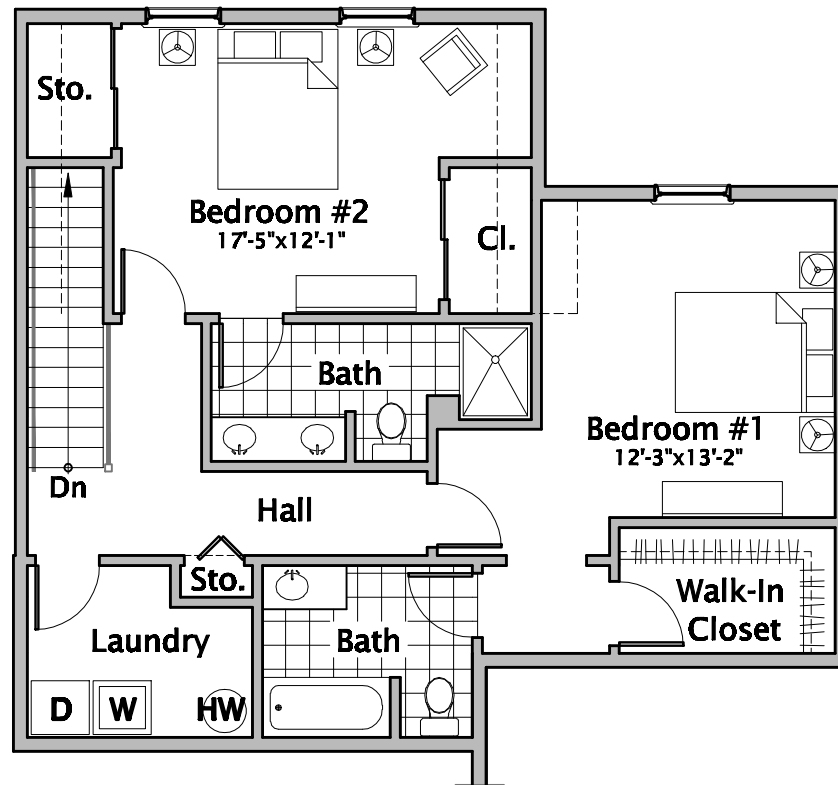

SPRING GARDENS
BOROUGH OF
NEW PROVIDENCE
Union County, New Jersey

UNIT K

1,529 Square Feet

Two Bedrooms, Three Full Baths
Apt. #210

*Dimensions are approximate
and subject to change.*

FIRST FLOOR PLAN

SECOND FLOOR PLAN

FLOOR PLAN