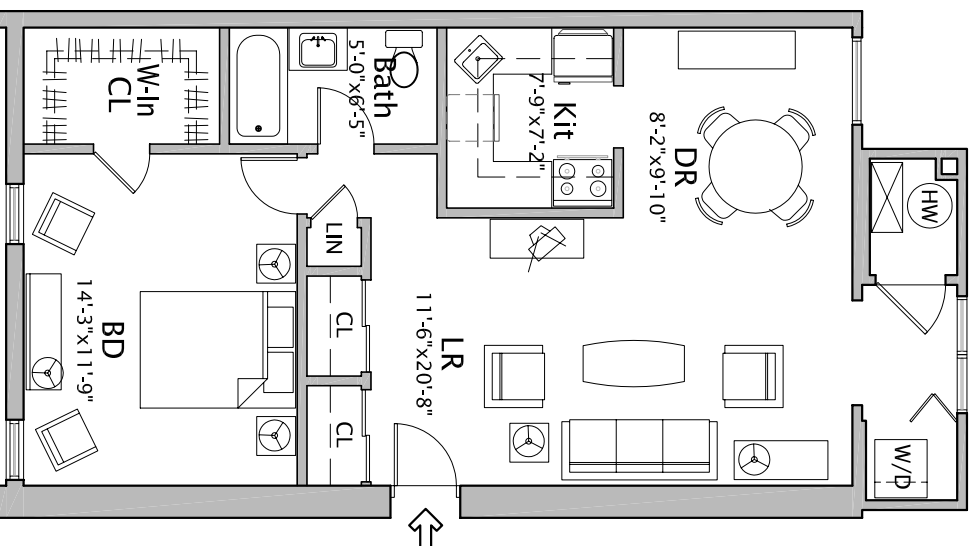

BEACON GARDENS
BOROUGH OF
POINT PLEASANT BEACH
Ocean County, New Jersey

ONE BEDROOM UNIT

766 Square Feet

One Bedrooms, Full Bath

*All dimensions are approximate
and for information only.
NOT FOR CONSTRUCTION*