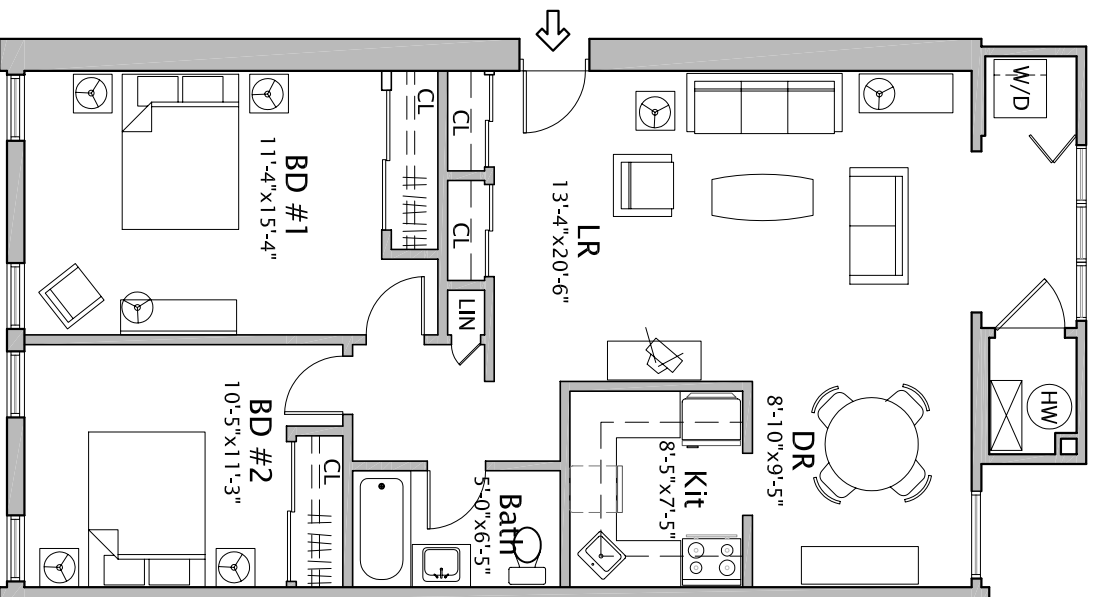

BEACON GARDENS
BOROUGH OF
POINT PLEASANT BEACH
Ocean County, New Jersey

TWO BEDROOM UNIT
978 Square Feet

Two Bedrooms, Full Bath

*All dimensions are approximate
and for information only.
NOT FOR CONSTRUCTION*