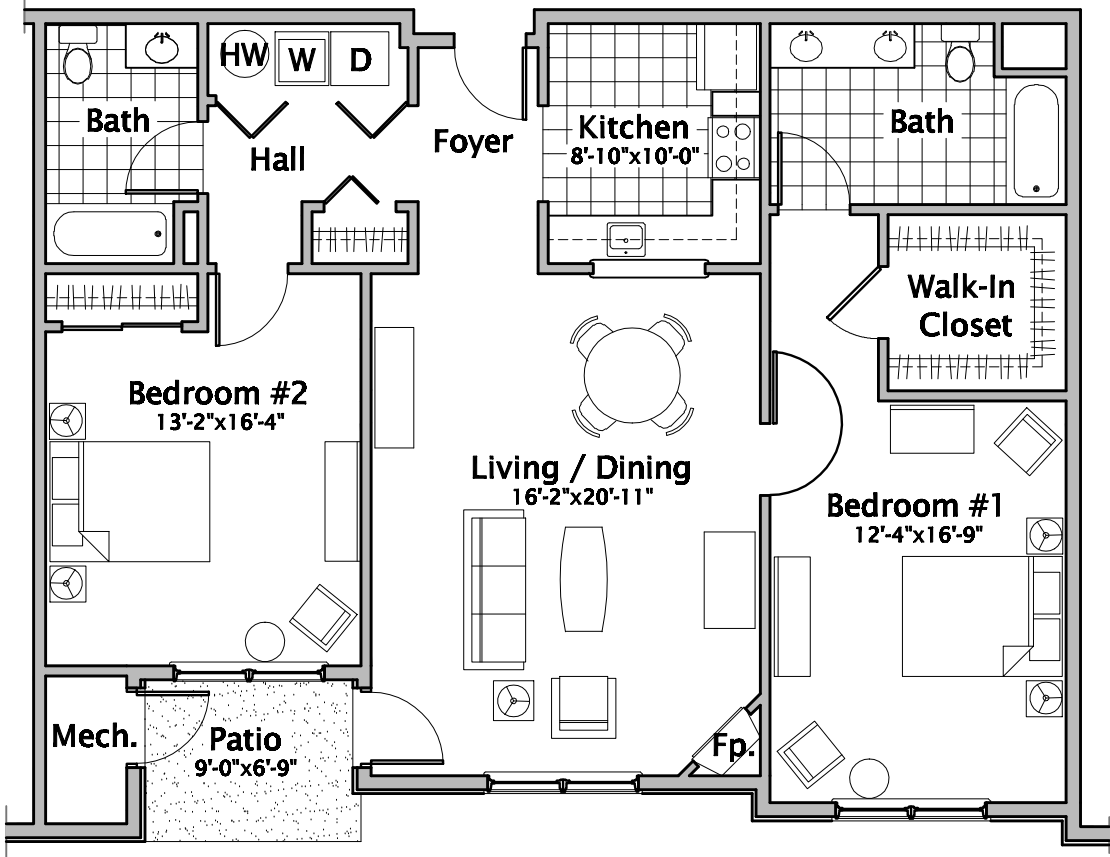

SPRING GARDENS
BOROUGH OF
NEW PROVIDENCE
Union County, New Jersey

UNIT B
1,317 Square Feet

Two Bedrooms, Two Full Baths
 Apt. #101, #112, #202, #215
 Unit B First Floor - patio
 Unit B Second Floor - balcony

*Dimensions are approximate
 and subject to change.*

FLOOR PLAN

C E R M I N A R A
A R C H I T E C T
 Hillsborough New Jersey
 02070.05 10 DEC 07