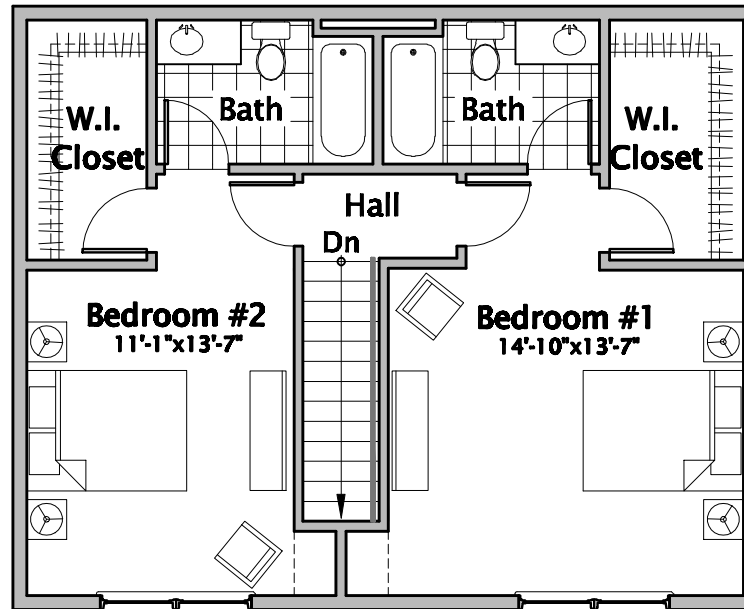

SPRING GARDENS
BOROUGH OF
NEW PROVIDENCE
Union County, New Jersey

FIRST FLOOR PLAN

SECOND FLOOR PLAN

UNIT G

1,617 Square Feet

Two Bedrooms, Three Full Baths
Apts. #203, #214

*Dimensions are approximate
and subject to change.*

FLOOR PLAN