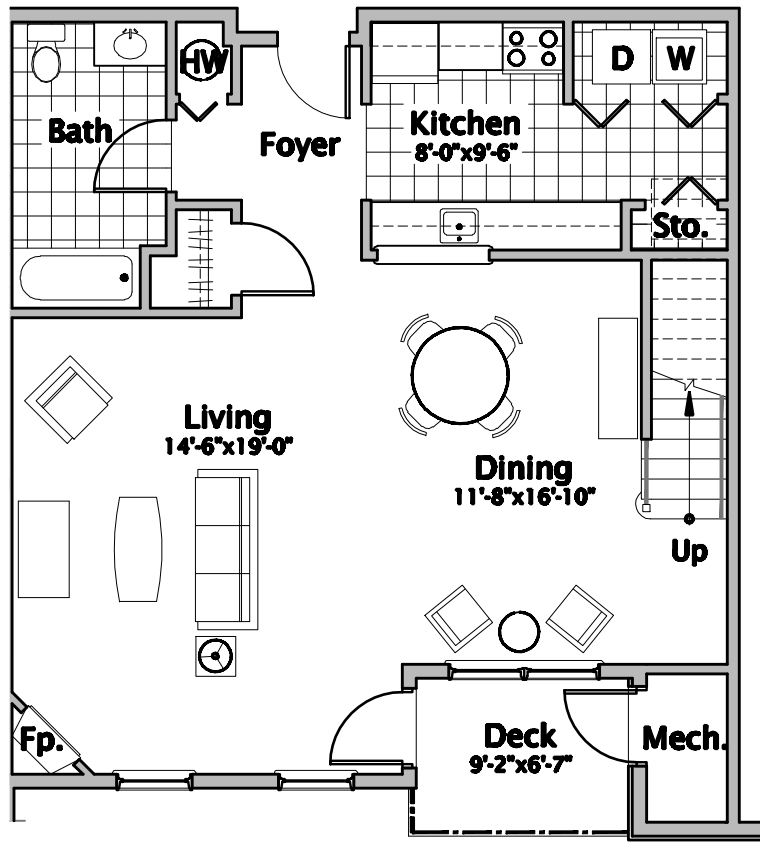

SPRING GARDENS
BOROUGH OF
NEW PROVIDENCE
Union County, New Jersey

FIRST FLOOR PLAN

SECOND FLOOR PLAN

UNIT G

1,617 Square Feet

Two Bedrooms, Three Full Baths
Apts. #203, #214

*Dimensions are approximate
and subject to change.*

FLOOR PLAN